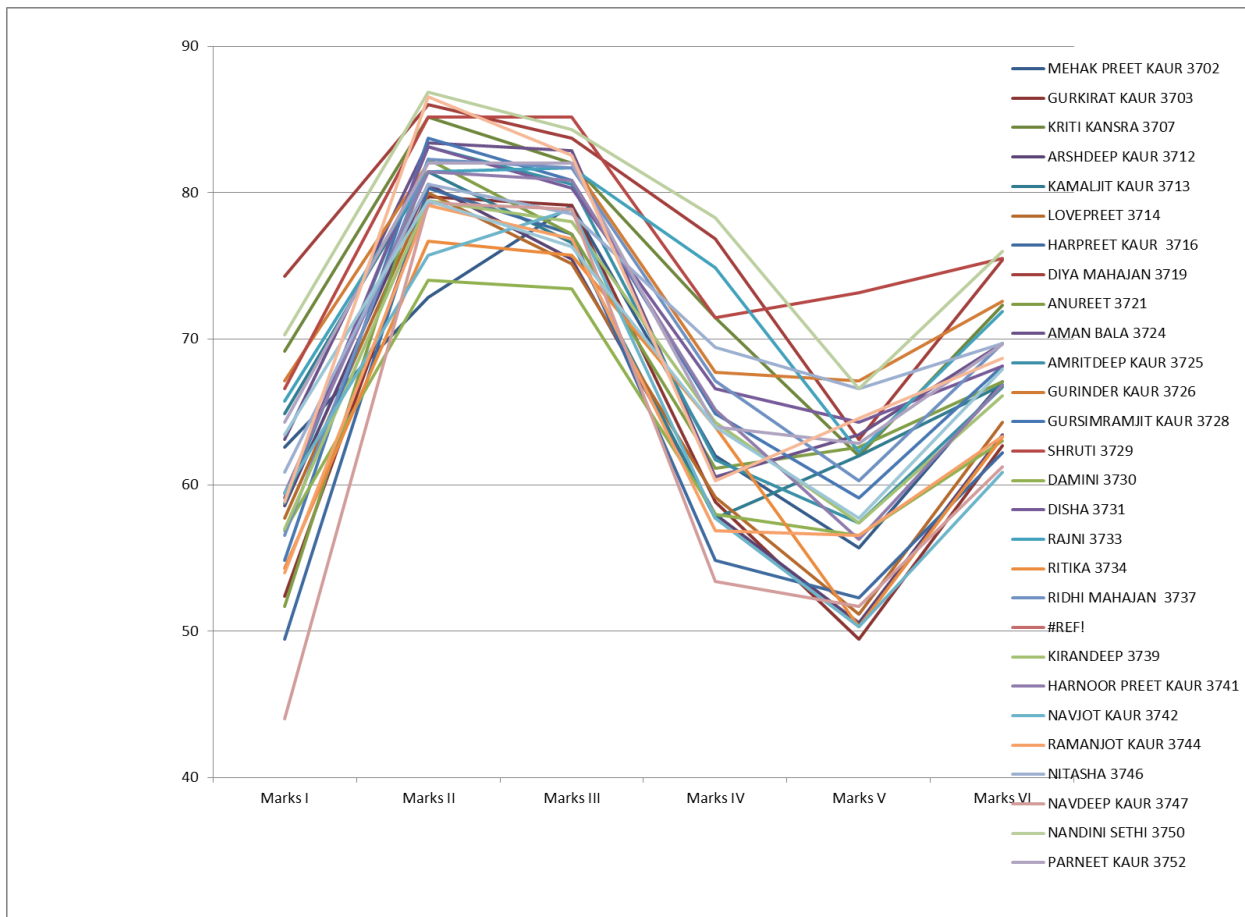

RR BAWA DAV COLLEGE FOR GIRLS

BATALA-143505 (PUNJAB) INDIA

Re-Accredited with 'A' Grade by NAAC, Bangalore

"College with Potential for Excellence" : Status Conferred by UGC, New Delhi

A Multi Faculty Post Graduate College

Managed by DAV College Managing Committee, New Delhi