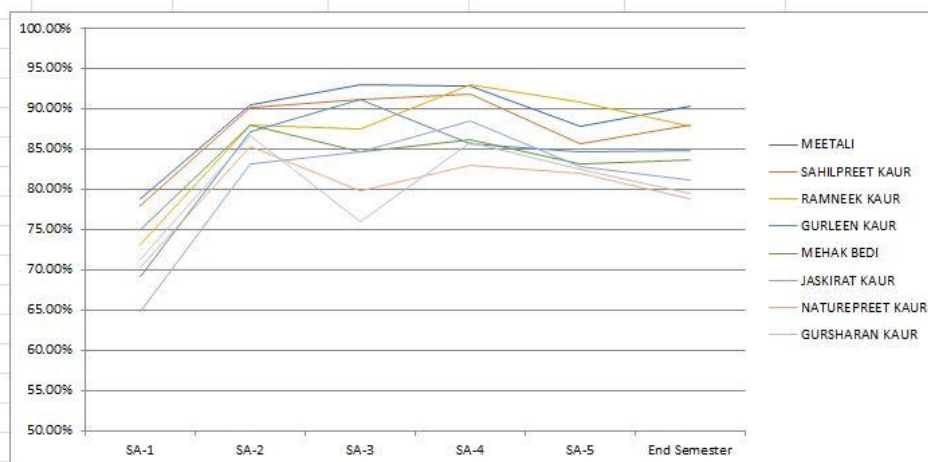

Managed by DAV College Managing Committee, New Delhi

BSc FASHION DESIGNING

R.No	Name	SA-1	SA-2	SA-3	SA-4	SA-5	End Semester
7105	MEETALI	78.73%	90.44%	93.00%	92.80%	87.80%	90.27%
7119	SAHILPREET KAUR	78.00%	90.22%	91.20%	91.80%	85.60%	88.00%
7116	ARMANPREET KAUR	77.27%	90.00%	89.80%		90.40%	89.00%
7135	RAMNEEK KAUR	73.20%	88.00%	87.40%	93.00%	90.80%	87.80%
7123	GURLEEN KAUR	69.20%	87.19%	91.20%	85.60%	84.60%	84.73%
7115	MEHAK BEDI	74.91%	88.00%	84.60%	86.20%	83.20%	83.63%
7110	JASKIRAT KAUR	64.73%	83.11%	84.60%	88.40%	82.80%	81.13%
7106	NATUREPREET KAUR	70.36%	85.33%	79.86%	83.00%	82.00%	78.87%
7104	GURSHARAN KAUR	71.27%	86.67%	76.00%	85.80%	82.40%	79.40%